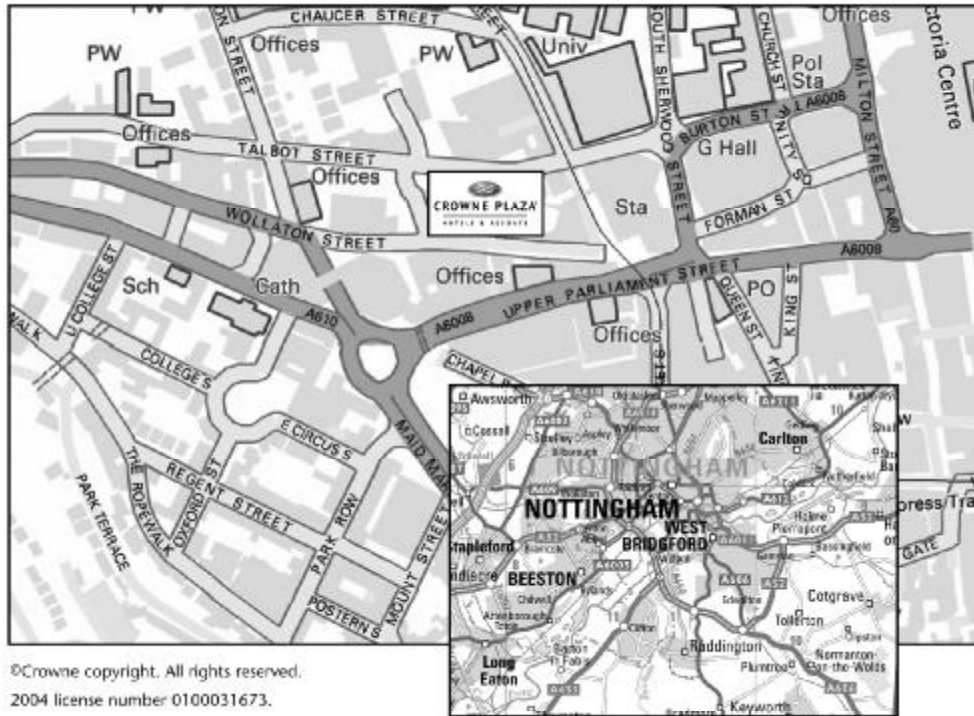

Nottingham

©Crowne copyright. All rights reserved.
2004 license number 0100031673.

How to get to Crowne Plaza Nottingham

RAIL: Nottingham Station 1 mile.

AIR: Nottingham East Midlands Airport 14 miles.

ROAD: From the North M1 Jct 26 to A610 Nottingham City Centre. The hotel is situated at the bottom of Wollaton Street, next to the Royal Centre.

From the South: M1 Jct 25 to A52 to Nottingham. Go straight over roundabout at the end of Derby Road, the Queens Medical Centre is on your right. Follow signs for A6200 into City Centre then turn right at the end and follow A610 City Centre. The hotel is situated at the bottom of Wollaton Street, next to the Royal Centre.

From the North East: M1 to A1 to A52 to Grantham. Follow M1 North signs to City Centre onto Derby Road. Keep in the right hand lane and turn right into Derby Street just before the second set of traffic lights. Turn right at the end of Derby Street into Wollaton Street.