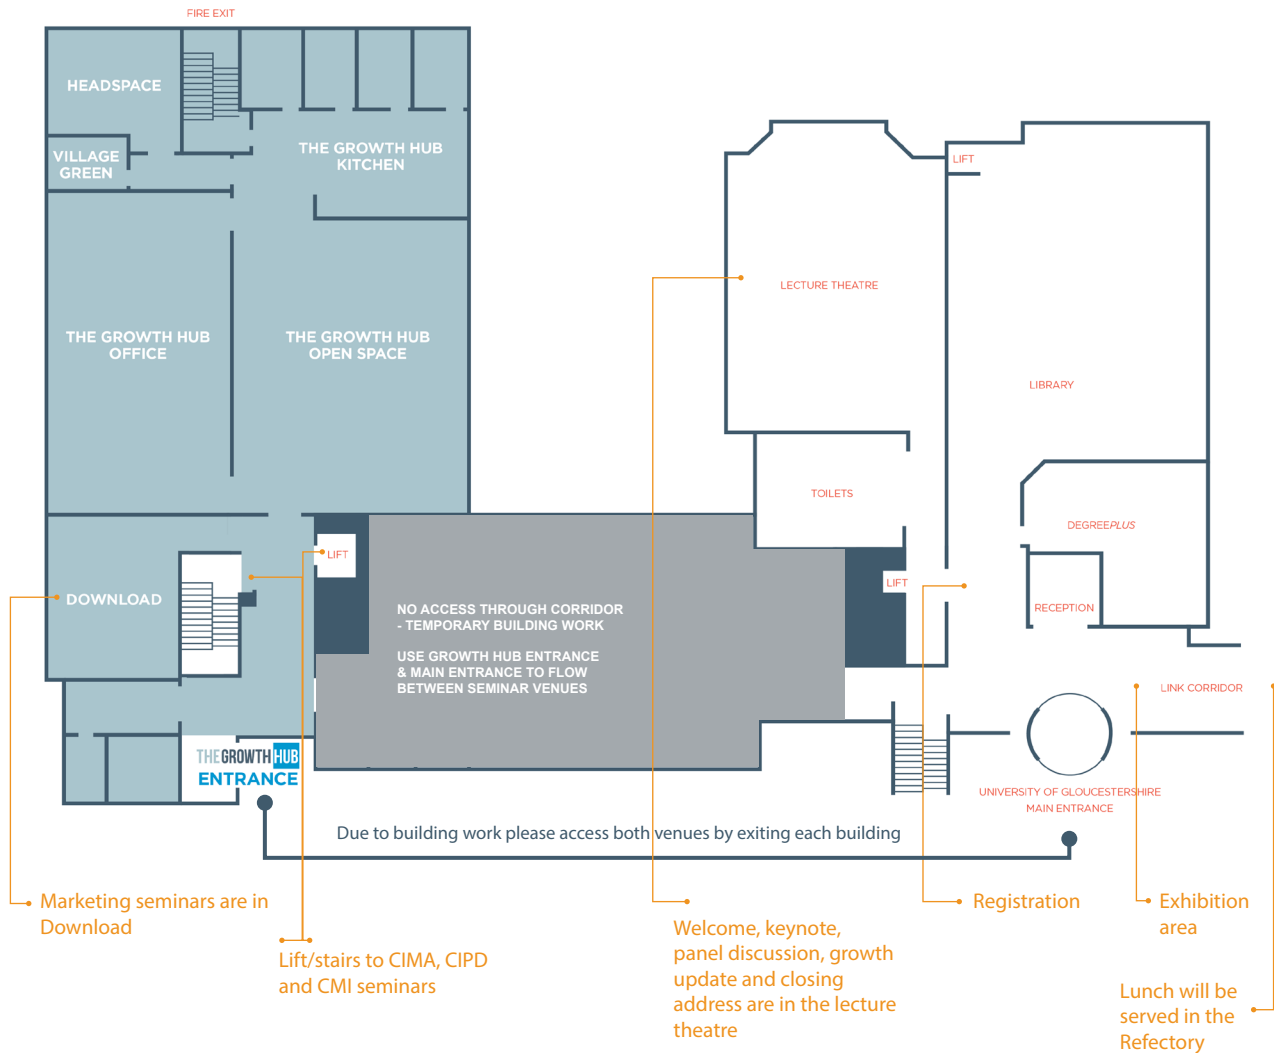

PLEASE TWEET!
#GrowGlos17
@GlosProfs

- The Growth Hub ..... @thegrowthhubbiz
- University of Gloucestershire ..... @uniofngos
- GFirstLEP ..... @gfirstlep

- Luan Wise ..... @luanwise
- Mark Godsland ..... @MGTSRAssoc
- Barbara Stopher ..... @barbarastopher
- Rachel Harber ..... @omegaresourcegroup
- Claire Thayers ..... @cthayers
- Phil Mitchell ..... @harbourkey
- Fiona Spencer ..... @fionaspencerltd
- Ben Reed ..... @nimblelearning
- Robert Games & Frederick Noble ..... @albright_IP
- David Owen ..... @ceogfirst
- Jonathan Nicholls ..... @jonathannicholl
- Aynsley Damery ..... @aysleydamery
- Penny Eccles ..... @pennyeccles
- Tracey Adams ..... @ten2two
- Richard Byford ..... @richard_byford
- Geoff Burch ..... @geoffburch

- CIMA ..... @cimaswengland
- CIM ..... @ciminfo_sw
- CIPD ..... @gloscipd
- CMI ..... @cmisouthwest

WITH THANKS TO:

- Omega Resource Group & Albright IP - headline sponsors
- Wheatley Printers - print sponsor
- BroBuild - website sponsor
- Cotswold Life Business & Professional Life - magazine media partner