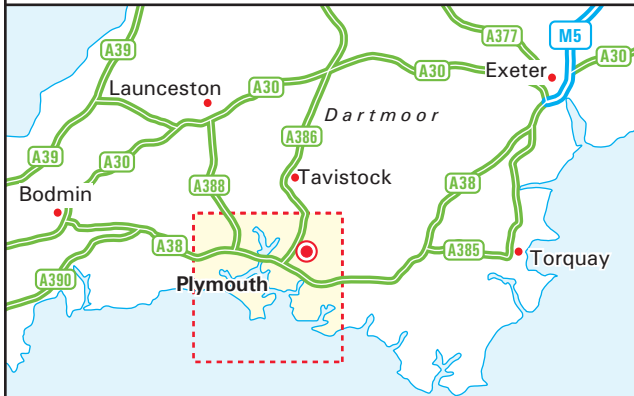

PSP PLYMOUTH SCIENCE PARK

01752 772200

Plymouth Science Park Limited 1
 Davy Road Plymouth, PL6 8BX
www.plymouthsciencepark.com

From M5

- At the end of the M5, join the A38 (signed Plymouth & Torquay).
- Exit the A38 (Plymouth Bypass) at the junction with the A386, and join the A386 (Tavistock Road) towards Tavistock.
- Turn right at the next roundabout into Derriford Road.
- Pass hospital and turn right at lights onto Research Way.
- For reception and Phases 1 and 2 turn left, reception and Phase 1 is located on the left and Phase 2 is located on the right.
- For Phase 3, continue down Research Way and turn left at the small roundabout.
- For Phase 4, turn left and pass Phase 1 and 2. Continue up the hill and you can either turn left or right.

From Bodmin

- Follow the A38 towards Plymouth.
- Exit the A38 (Plymouth Bypass) at the junction with the A386, and join the A386 (Tavistock Road) towards Tavistock.
- Turn right at the next roundabout into Derriford Road.
- Pass hospital and turn right at lights onto Research Way.
- For reception and Phases 1 and 2 turn left, reception and Phase 1 is located on the left and Phase 2 is located on the right.
- For Phase 3, continue down Research Way and turn left at the small roundabout.
- For Phase 4, turn left and pass Phase 1 and 2. Continue up the hill and you can either turn left or right.

By Train

- Plymouth is served by trains from Exeter (circa 1 hour) and Bristol (circa 2 hours).
- For further information on train times and fares, please call the National Rail Enquiry Line on 08457 48 49 50.