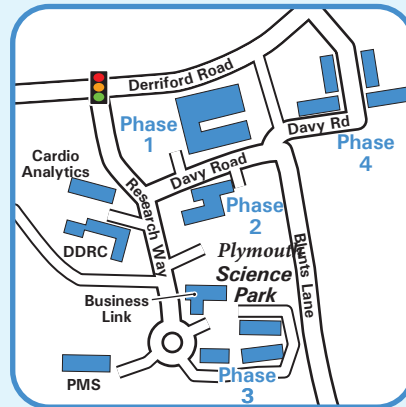

PRODUCED BY BUSINESS MAPS LTD FROM DIGITAL DATA © BARTHOLOMEW (2007)

© Crown Copyright 43428U