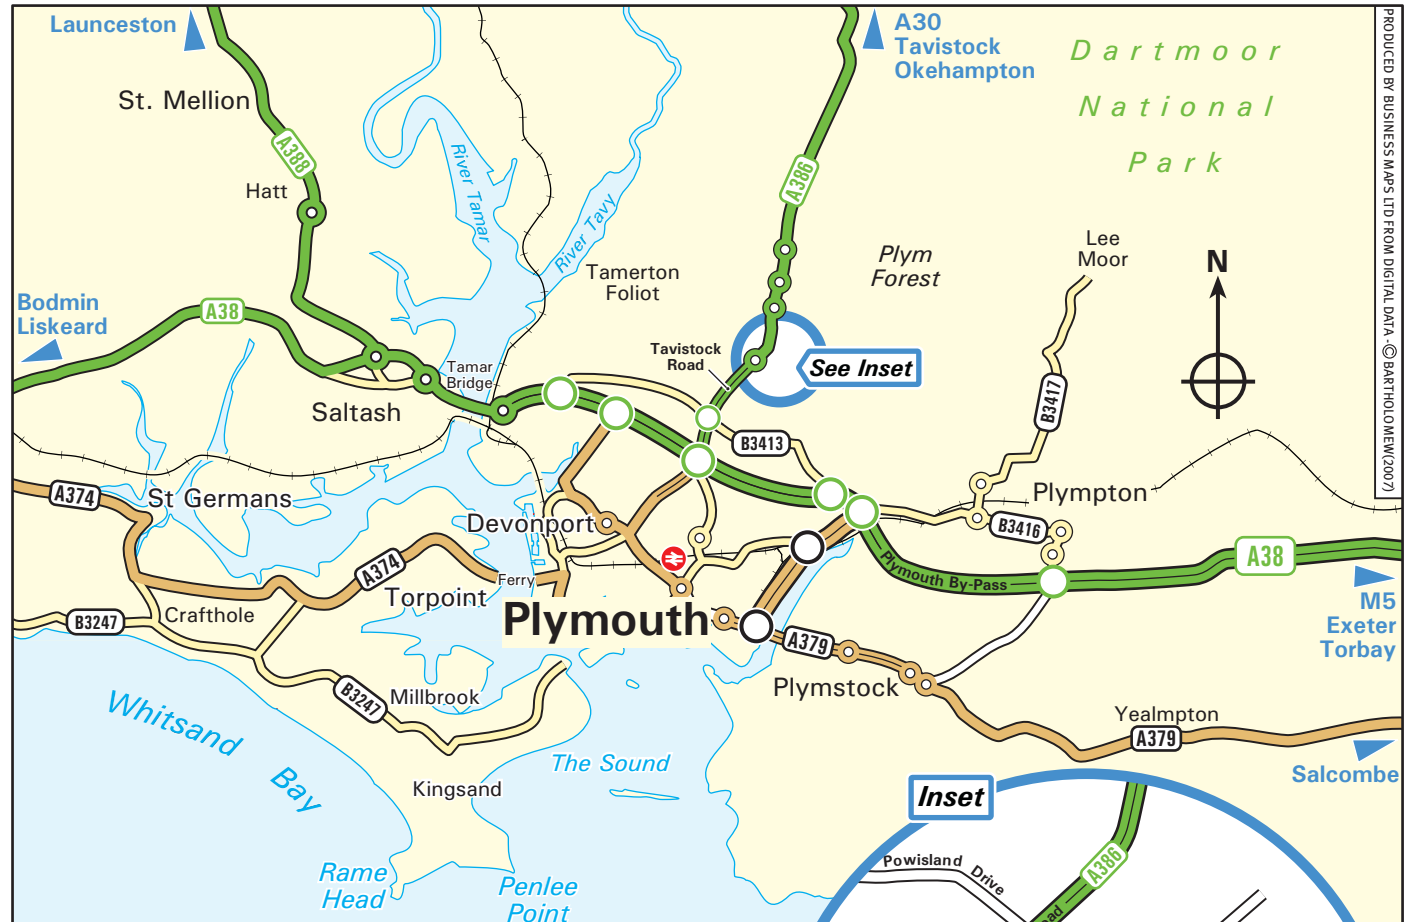

PSP PLYMOUTH SCIENCE PARK

01752 772200

Plymouth Science Park Limited 1
 Davy Road Plymouth, PL6 8BX
www.plymouthsciencepark.com

From M5

- At the end of the M5, join the A38 (signed Plymouth & Torquay).
- Exit the A38 (Plymouth Bypass) at the junction with the A386, and join the A386 (Tavistock Road) towards Tavistock.
- Turn right at the next roundabout into Derriford Road.
- Pass hospital and turn right at lights onto Research Way.
- For reception and Phases 1 and 2 turn left, reception and Phase 1 is located on the left and Phase 2 is located on the right.
- For Phase 3, continue down Research Way and turn left at the small roundabout.
- For Phase 4, turn left and pass Phase 1 and 2. Continue up the hill and you can either turn left or right.

From Bodmin

- Follow the A38 towards Plymouth.
- Exit the A38 (Plymouth Bypass) at the junction with the A386, and join the A386 (Tavistock Road) towards Tavistock.
- Turn right at the next roundabout into Derriford Road.
- Pass hospital and turn right at lights onto Research Way.
- For reception and Phases 1 and 2 turn left, reception and Phase 1 is located on the left and Phase 2 is located on the right.
- For Phase 3, continue down Research Way and turn left at the small roundabout.
- For Phase 4, turn left and pass Phase 1 and 2. Continue up the hill and you can either turn left or right.

By Train

- Plymouth is served by trains from Exeter (circa 1 hour) and Bristol (circa 2 hours).
- For further information on train times and fares, please call the National Rail Enquiry Line on 08457 48 49 50.