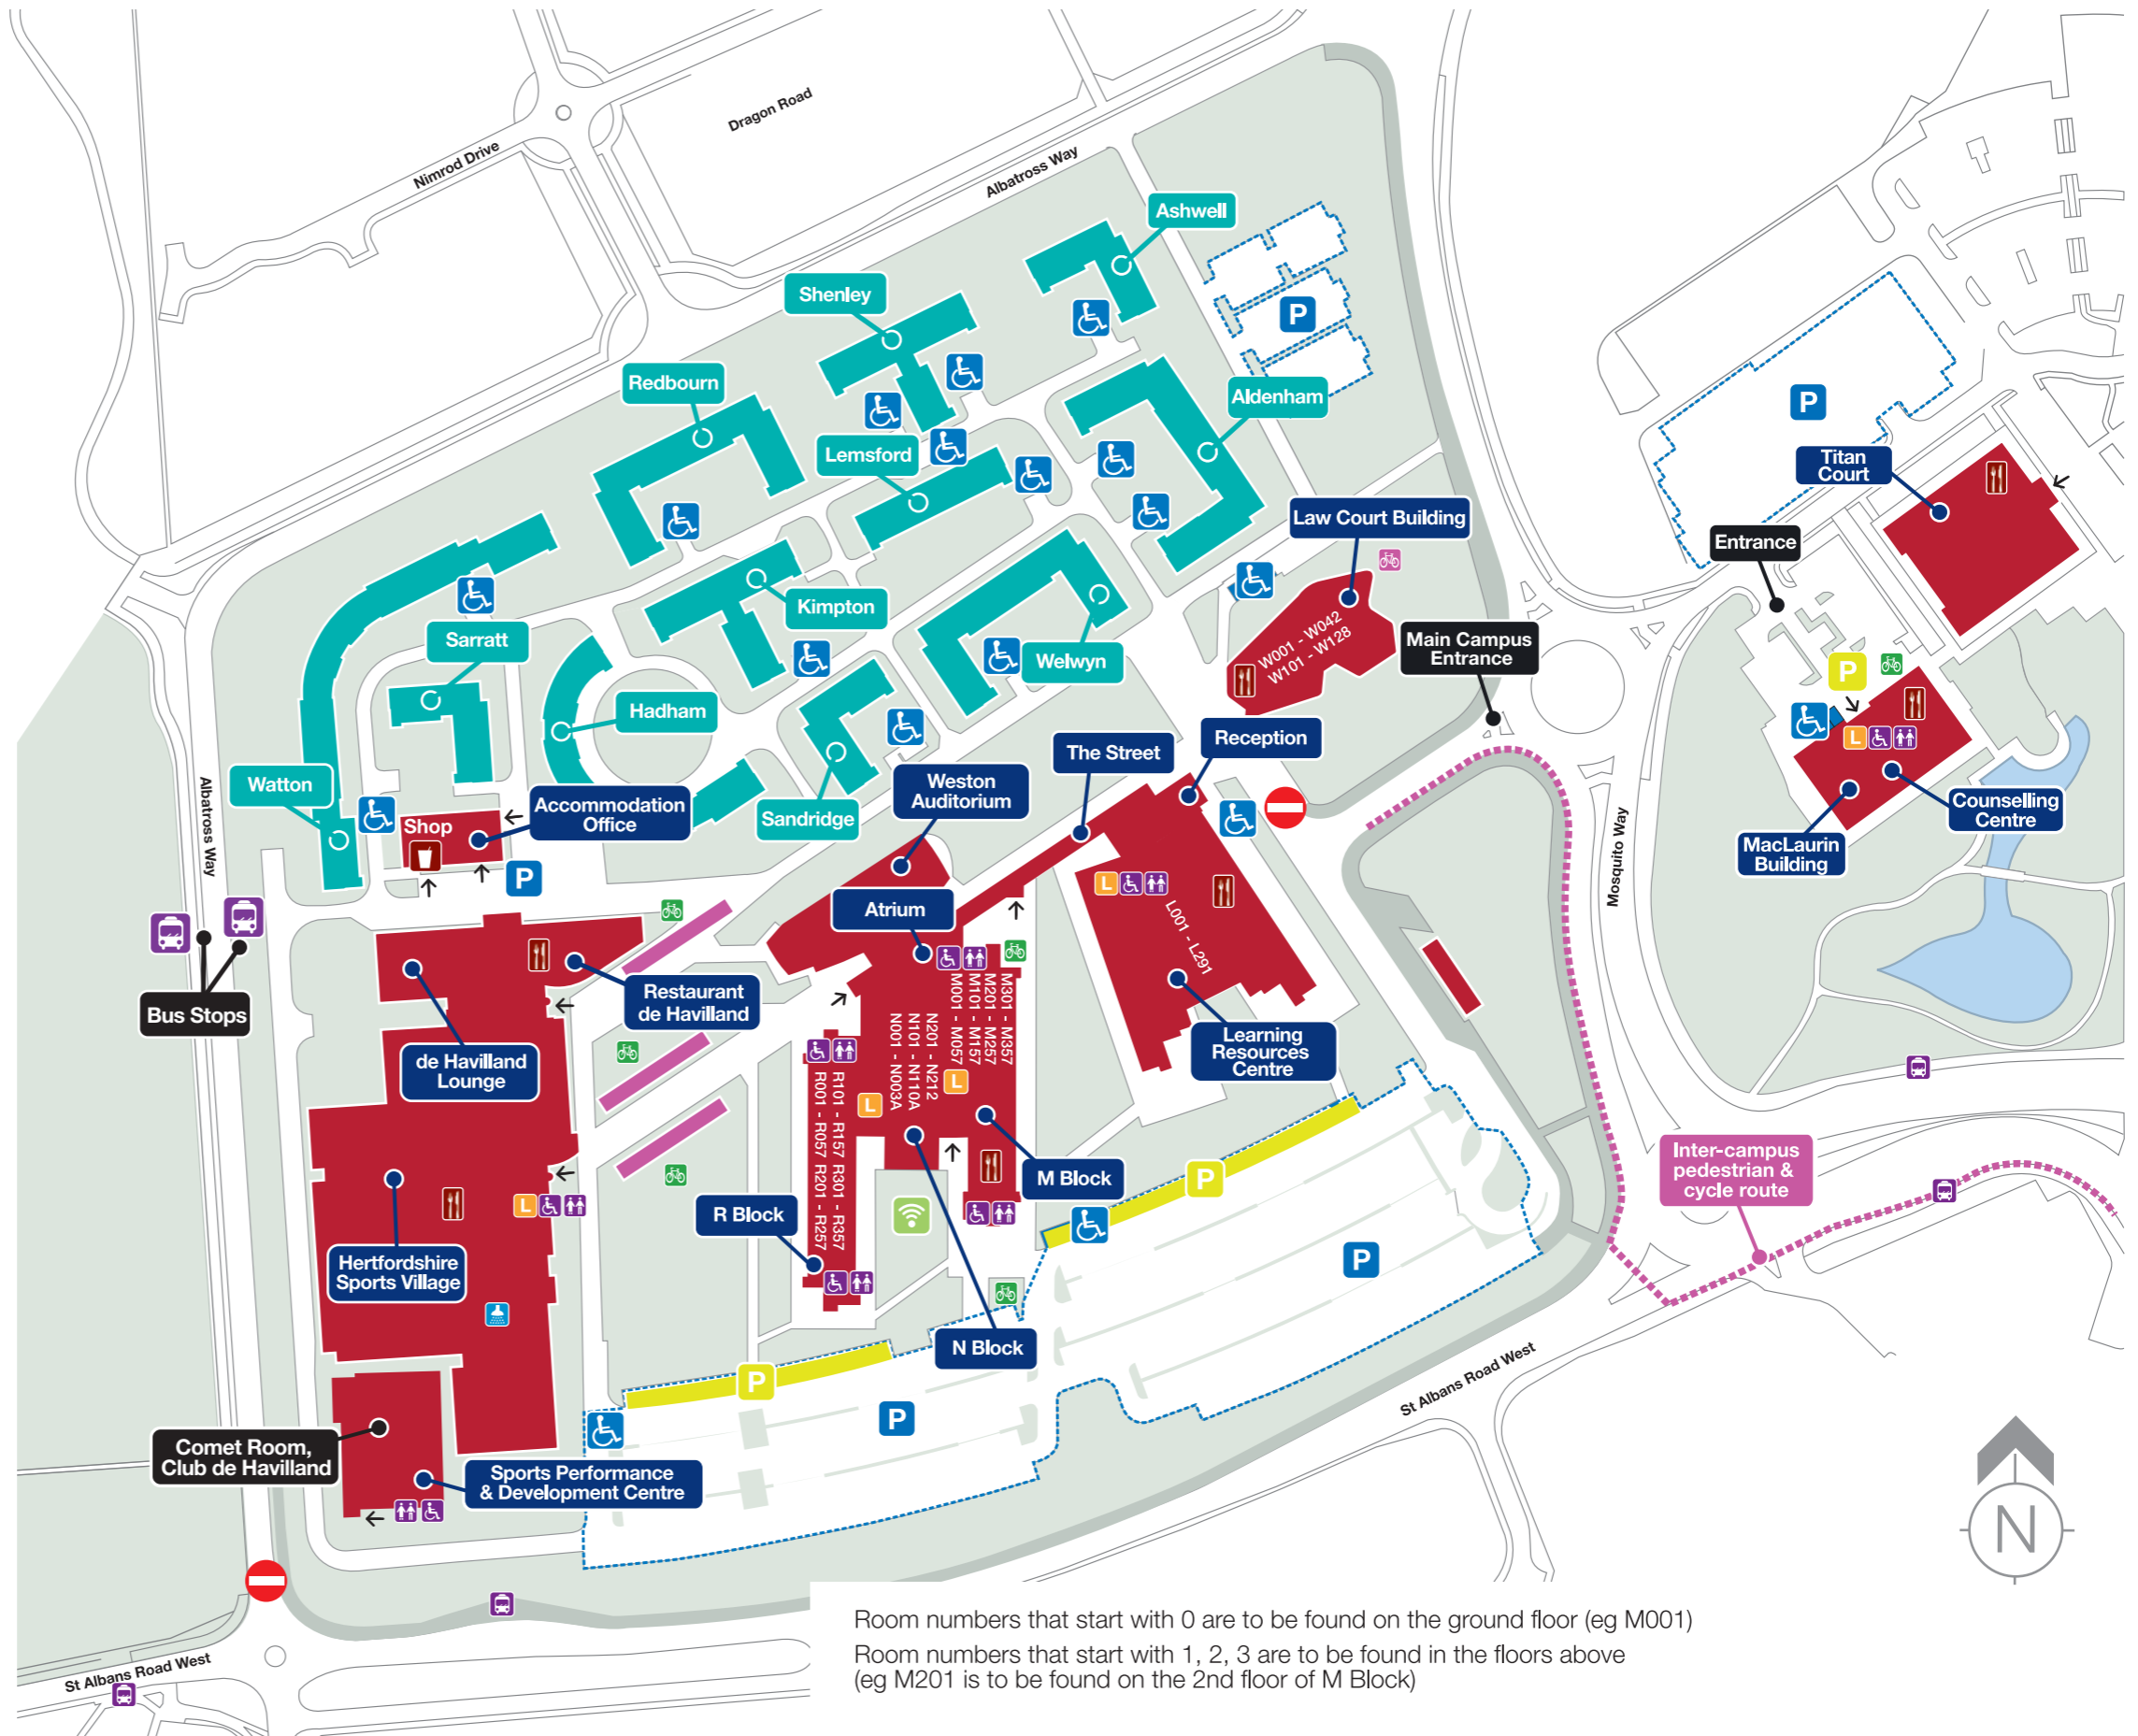

Tel: +44 (0)1707 264 191

MacLaurin Building

4 Bishops Square Business Park, Hatfield

AL10 9NE

Tel: +44 (0)1707 281 239

- Visitor/Reserved parking
- Staff parking
- Accessible parking - blue badge holders
- Bus stop
- UHSU shop
- Food outlets
- Toilets
- Accessible toilets
- Lift
- Entrance
- Cycle racks - not sheltered
- Cycle racks - sheltered
- Shower & changing facilities
- Learning Zone

Room numbers that start with 0 are to be found on the ground floor (eg M001)
 Room numbers that start with 1, 2, 3 are to be found in the floors above
 (eg M201 is to be found on the 2nd floor of M Block)